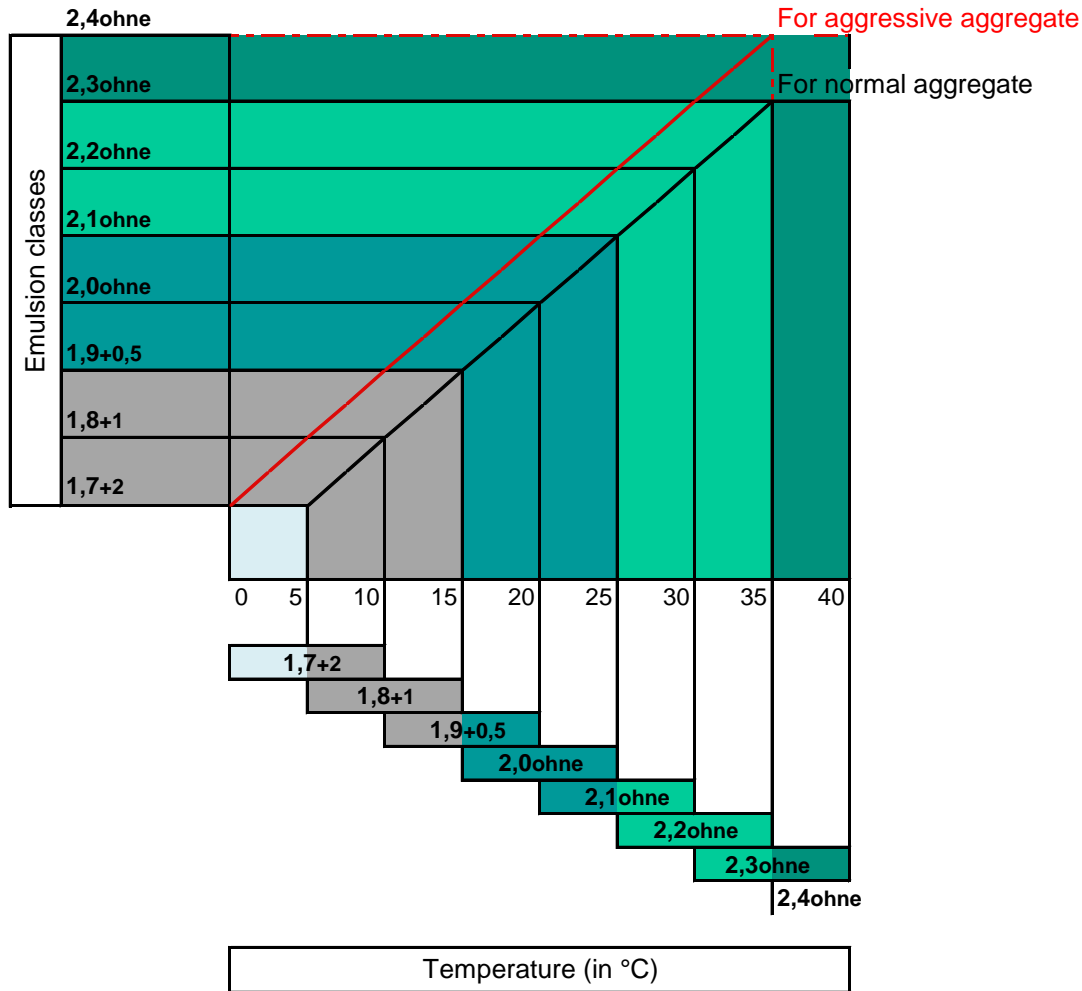

Quality paves the way

We recommend first inspecting whether the emulsion is appropriate for aggressive aggregate!

Overview of DSK classes available for orders:

Eshalite DSK 1,7+2	(A)	5°C–10°C
Eshalite DSK 1,8+1	(A)	5°C–15°C
Eshalite DSK 1,9+0,5	(A)	10°C–20°C
Eshalite DSK 2,0ohne	(A)	15°C–25°C
Eshalite DSK 2,1ohne	(A)	20°C–30°C
Eshalite DSK 2,2ohne	(A)	25°C–35°C
Eshalite DSK 2,3ohne	(A)	30°C–40°C
Eshalite DSK 2,4ohne	(A)	35°C–40°C