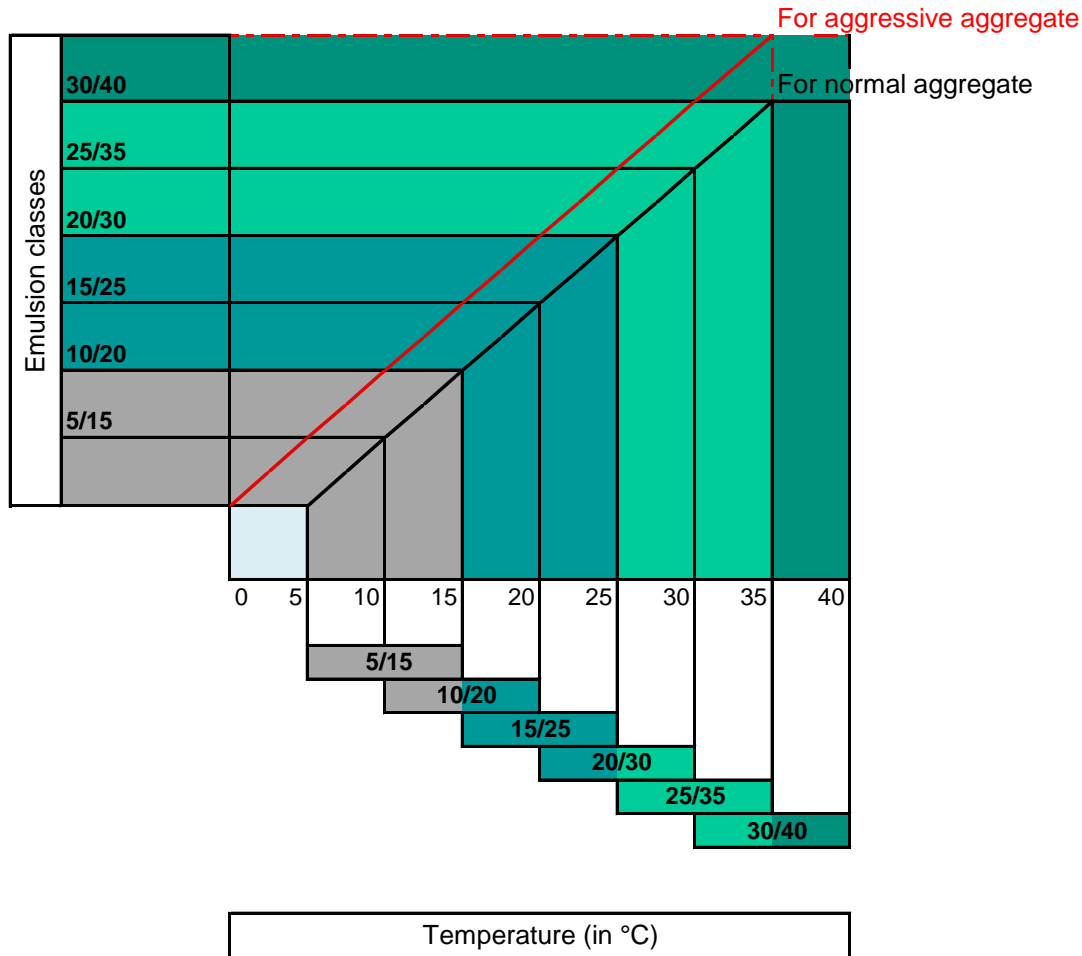

Quality paves the way

We recommend first inspecting whether the emulsion is appropriate for aggressive aggregate!

Overview of Minimac classes available for orders:

Eshalite Minimac 5/15	-	5°C–15°C
Eshalite Minimac 10/20	-	10°C–20°C
Eshalite Minimac 15/25	-	15°C–25°C
Eshalite Minimac 20/30	-	20°C–30°C
Eshalite Minimac 25/35	-	25°C–35°C
Eshalite Minimac 30/40	-	30°C–40°C